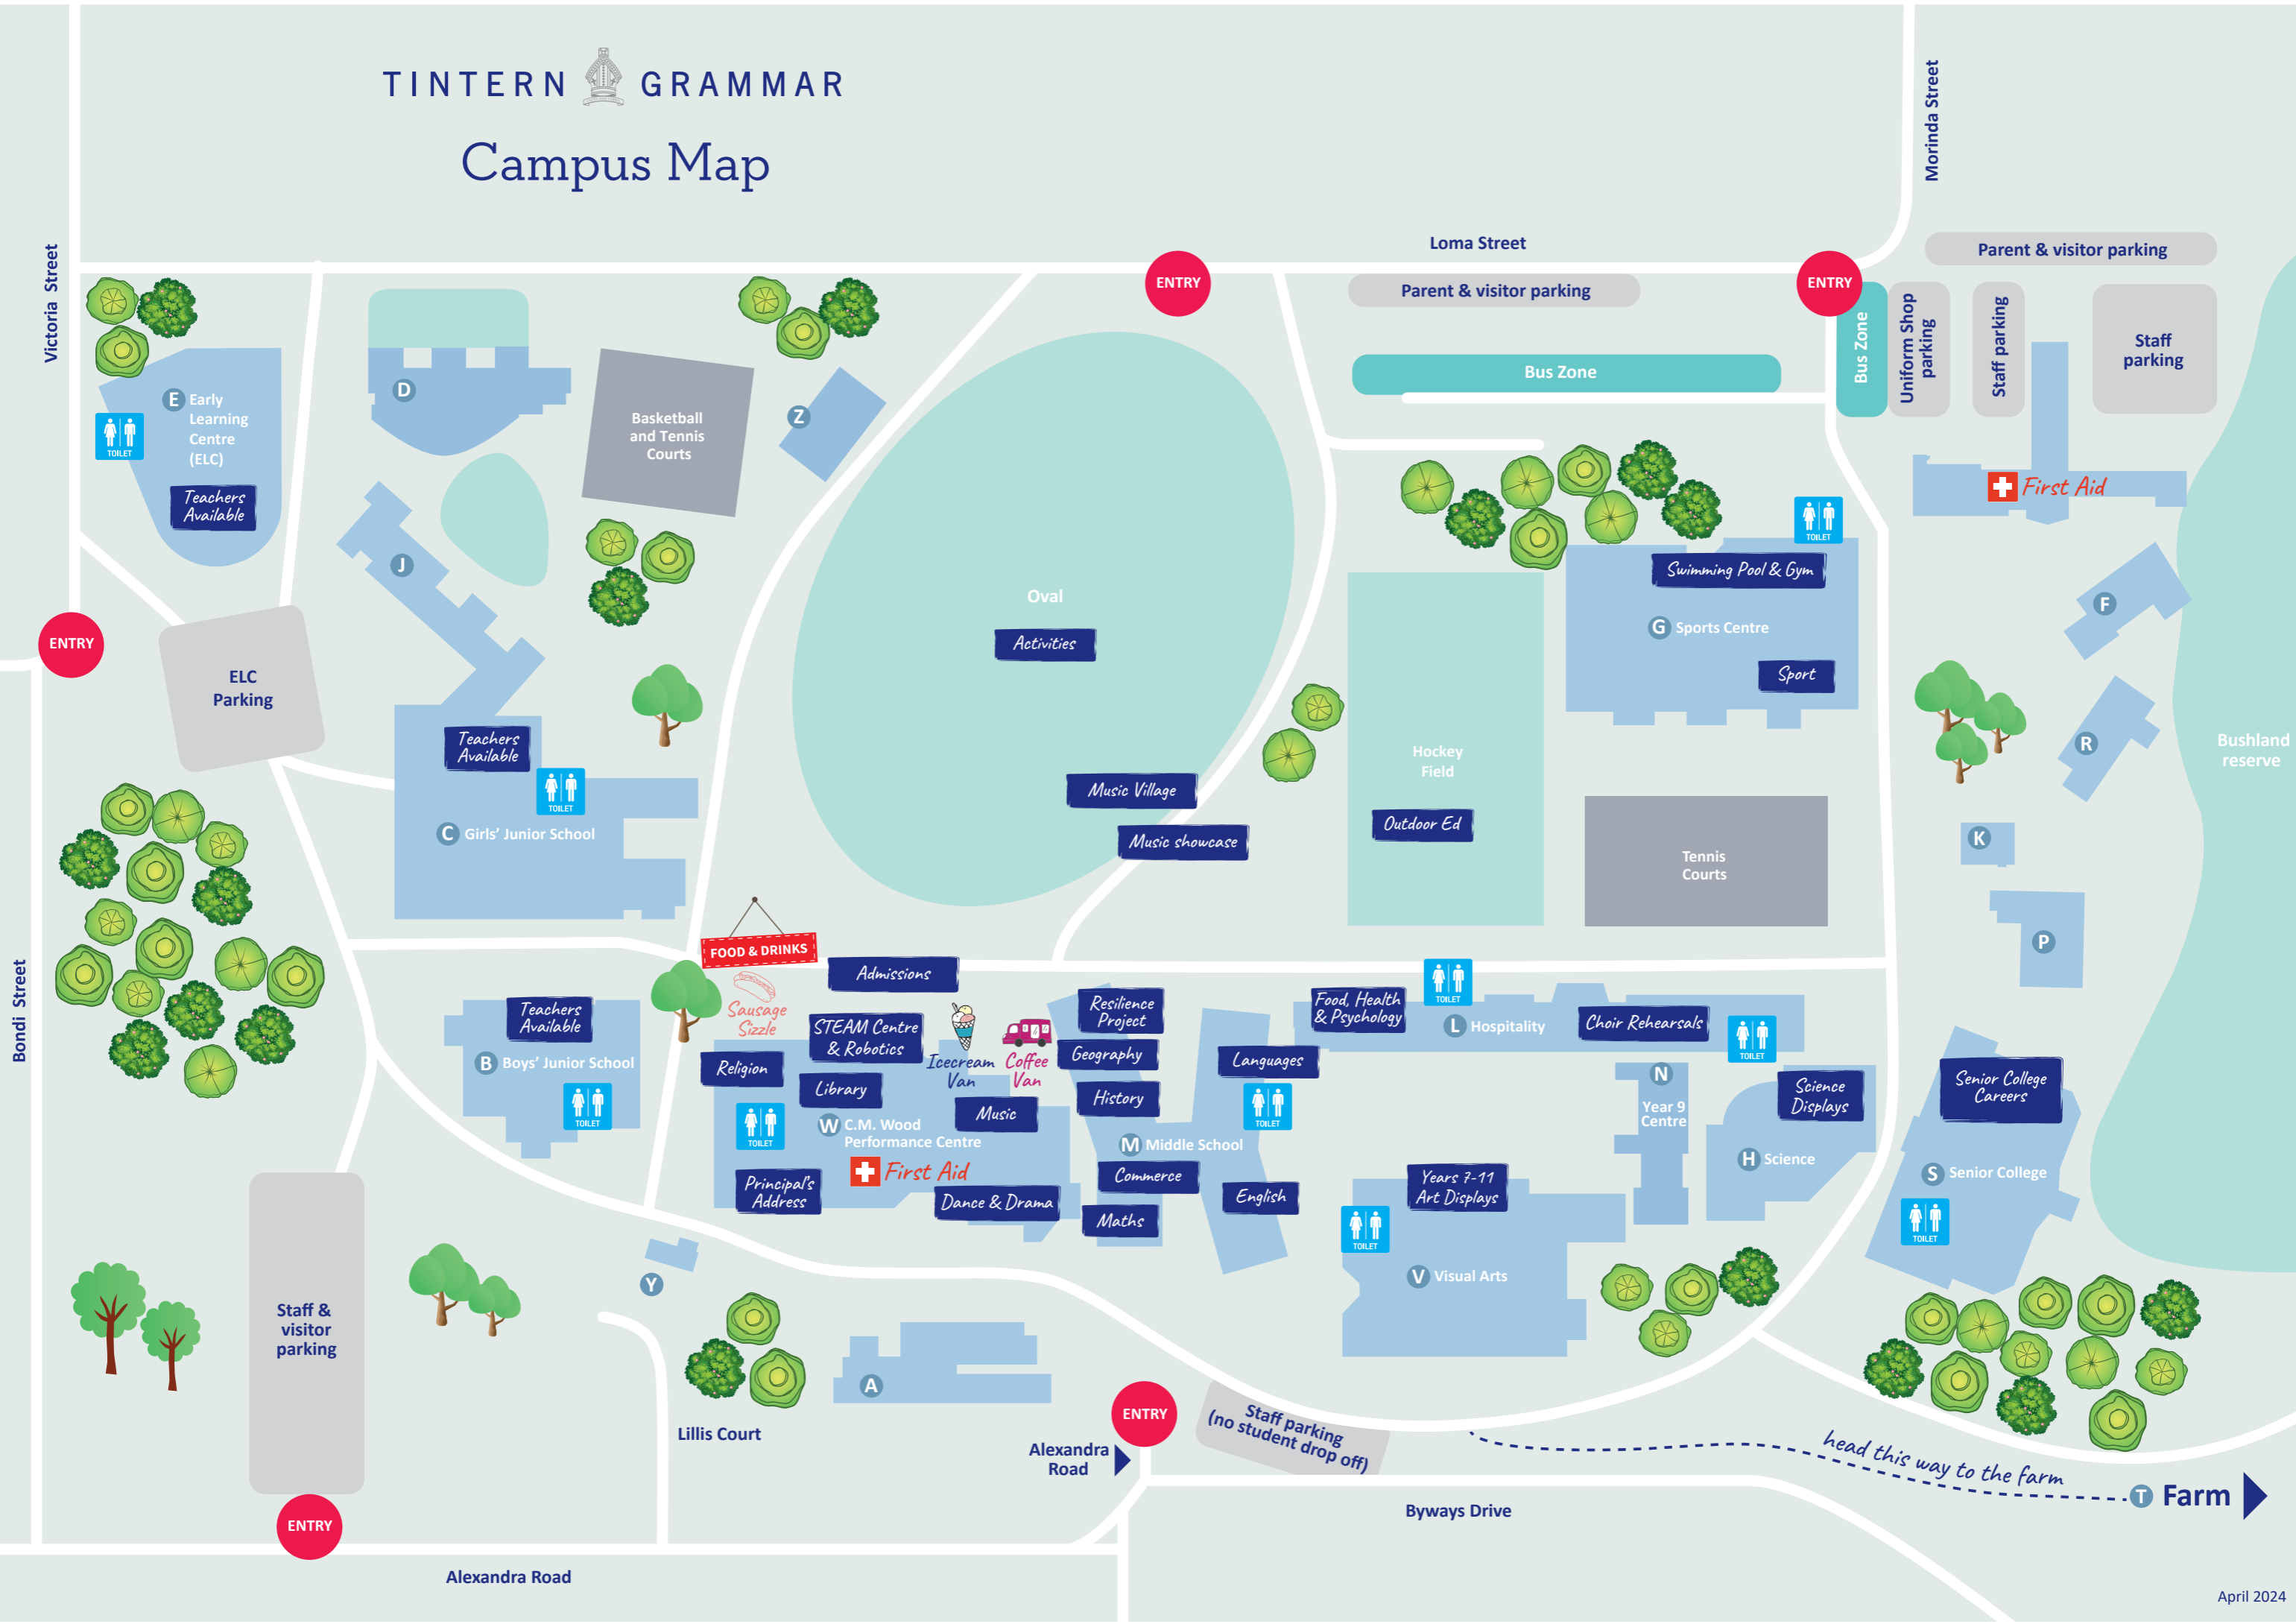

Campus Map

Victoria Street

Morinda Street

Loma Street

ENTRY

ENTRY

ENTRY

ELC Parking

Parent & visitor parking

Parent & visitor parking

Bus Zone

Bus Zone

Uniform Shop parking

Staff parking

Staff parking

First Aid

T Farm

ENTRY

Alexandra Road